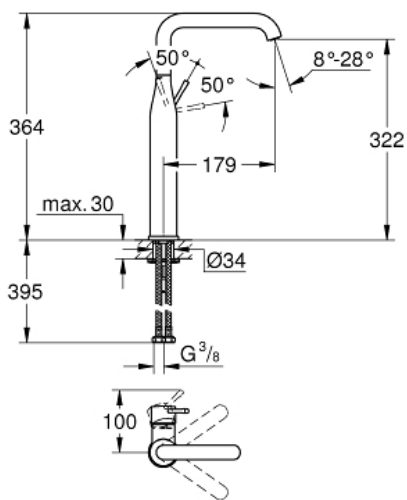

ESSENCE
Basin mixer 1/2" XL-Size
MODEL # 32901001

Pure Freude
an Wasser

GROHE

Product Description:

ESSENCE
Basin mixer 1/2"
XL-Size

Standard Specification:

monobloc installation
metal lever
for free-standing basins
28 mm ceramic cartridge
with **GROHE SilkMove**
with temperature limiter
GROHE StarLight chrome finish
GROHE EcoJoy mousseur 5.7 l/min
GROHE AquaGuide adjustable mousseur
GROHE QuickFix Plus rapid installation system
swivel spout with mousseur
and stop limiter
smooth body
flexible connection hoses

Color:

□ 32901001 Chrome