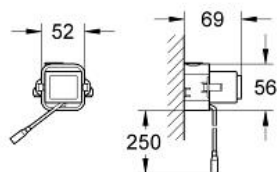

electronic
MODEL # 38778000

Pure Freude
an Wasser

GROHE

Product Description:

electronic

Standard Specification:

for WC
receiver modul 868,4 MHz
for flushing cistern GD 2 / Rapid SL 1.13m only
for flushing cistern 6 l
concealed installation
servo motor
with transformer 100-230 V AC, 50-60 Hz, 6 V DC
adjustable flush volume
adjustable flow time
72 h flushing can be activated
with extension cable, 3.00 m length,
for connecting transformer and
electronic