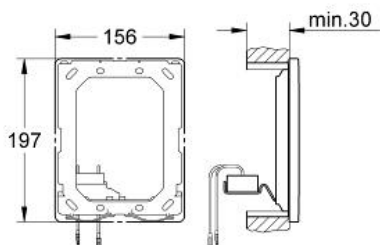

electronic
MODEL # 38778000

Pure Freude
an Wasser

GROHE

Product Description:

electronic

Standard Specification:

for WC
receiver modul 868,4 MHz
for flushing cistern GD 2 / Rapid SL 1.13m only
for flushing cistern 6 l
concealed installation
servo motor
with transformer 100-230 V AC, 50-60 Hz, 6 V DC
adjustable flush volume
adjustable flow time
72 h flushing can be activated
with extension cable, 3.00 m length,
for connecting transformer and
electronic