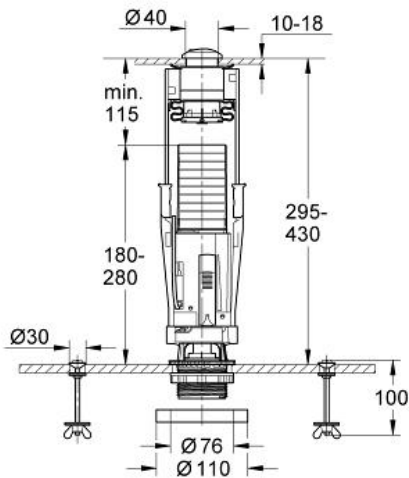

Eco-discharge valve

MODEL # 42297PI0

Pure Freude
an Wasser

GROHE

Product Description:

Eco-discharge valve

Standard Specification:

dual flush discharge valve AV1
push button actuation Ø 40 mm with Eco-knob
with fixing device for lid

GROHE EcoJoy technology for less water and perfect flow
fixing set with 100 mm screws and cellular rubber joint 100 mm dia.

Color:

□ 42297PI0 matt chrome/chrome