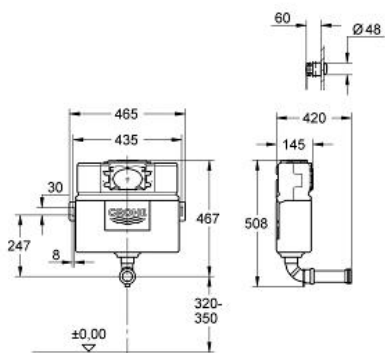

EAU2
WC Flushing cistern 0.82 m
MODEL # 38691000

Pure Freude
an Wasser

GROHE

Product Description:

EAU2

WC Flushing cistern 0.82 m

Standard Specification:

6 l / 3 l, Dual Flush

water supply from left/right or back

including integrated angle valve
and push fit flexible hose union
with angle stop valve 1/2" and flush pipe
fixing brackets

min. recommended pressure 0.2 bar

air button

front/top actuation

extended hose length for flexibility when
positioning the actuation

sleek and minimal styling allows the button
to be fitted in any 360° orientation

GROHE EcoJoy technology for less water and perfect flow