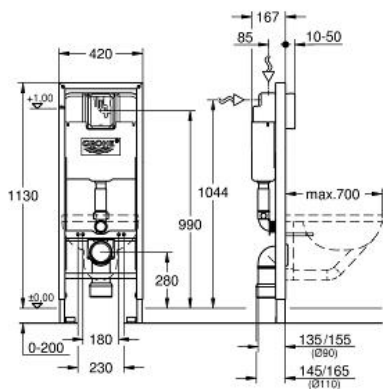

Rapid SL set for WC

MODEL # 38675001

Pure Freude
an Wasser

GROHE

Product Description:

Rapid SL set for WC

Standard Specification:

flushing cistern 6 l

1.13 m finished installation height

for the disabled

for WC bowls 70 cm projection

for on-the-wall installations or studded walls

Includes

Frame/cistern for wall hung pan

Fixing bolts for wc and floor

Details:

200mm height adjustment, lockable when at required height

distance of fixing bolts 180/230 mm

outlet bend Ø 90 mm

depth adjustable

reducer Ø 90/110 mm

Insulated against condensation

Includes:

½" water supply connection including integrated angle valve and push fit flexible hose union