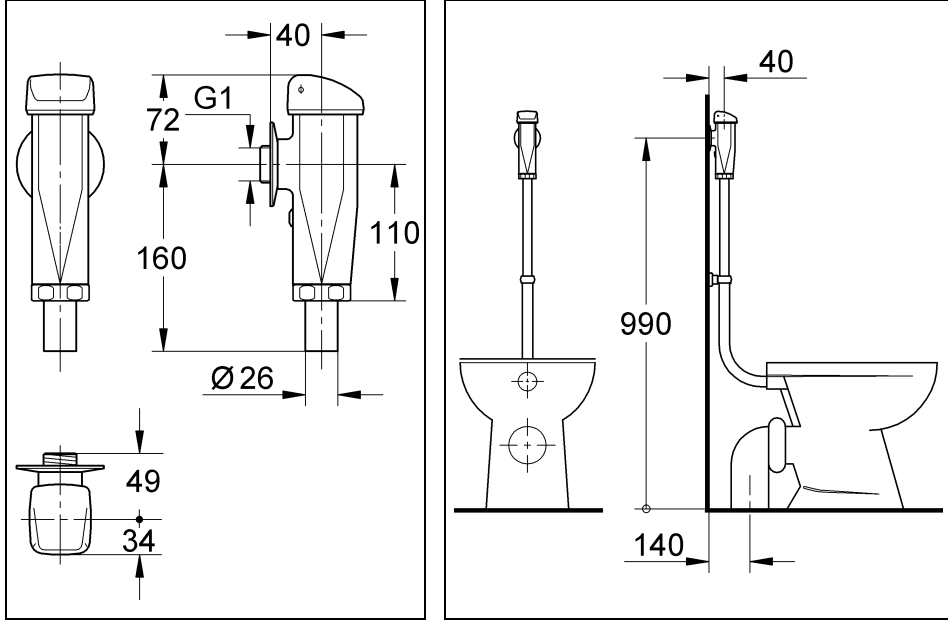

37 144

Dalflux

Dalflux

96.269.031/ÄM 209534/06.08

GROHE
ENJOY WATER®

GB

Technical Data

- Flow pressure: min. 0.5 bar / recommended 1 - 4 bar
- Infinitely variable flow volume of: 7.0 - 13.0 l
- Flow rate: 1.0 - 1.3 l/s