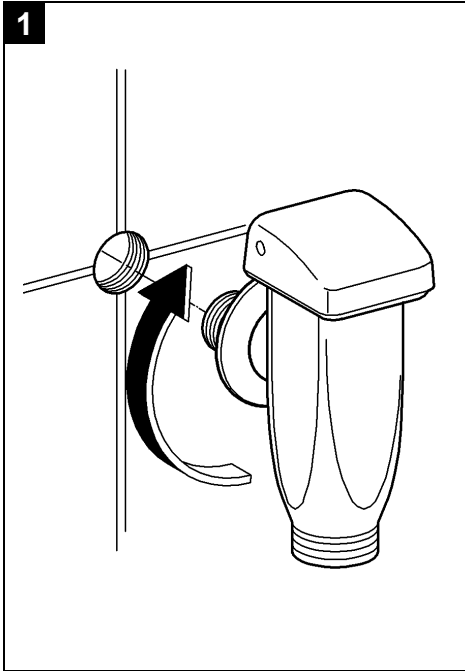

يرجى تسليم إرشادات الاستعمال هذه إلى مستخدم الخلاط!

GB Problem

• Cause	Action	Figure
Valve does not close		
• Jet is clogged	clean	9
• Washer of piston is defective	exchange	11
• Lid is defective	exchange	7
No flush or flush too short		
• Leather washer is defective or dried out	exchange or widen	11 10
Water comes out below operating cap		
• Relief valve is defective	exchange	12-14
Function parts must not be greased.		