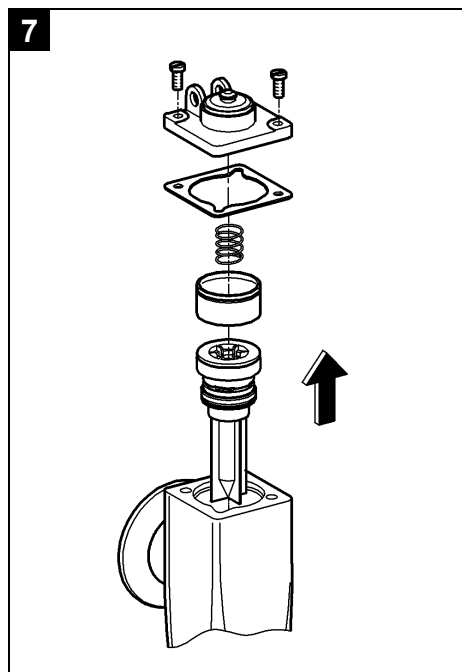

يرجى تسليم إرشادات الاستعمال هذه إلى مستخدم الخلاط!

GB Problem

• Cause	Action	Figure
Valve does not close		
• Jet is clogged	clean	9
• Washer of piston is defective	exchange	11
• Lid is defective	exchange	7
No flush or flush too short		
• Leather washer is defective or dried out	exchange or widen	11 10
Water comes out below operating cap		
• Relief valve is defective	exchange	12-14
Function parts must not be greased.		