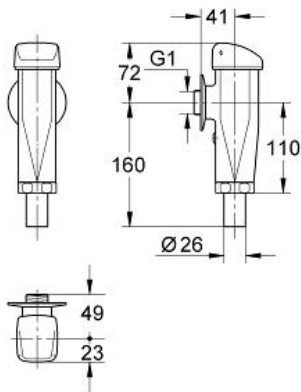

Flush valve for WC

MODEL # 37144000

Pure Freude
an Wasser

GROHE
WAVE

Product Description:

Flush valve for WC

Standard Specification:

1"

brass

heavy duty

for **low pressure 12mm bore**

GROHE StarLight chrome finish

for wash-down and wash-out bowls

with flow rate adjustment

flow pressure range from 0.5 - 4.0 bar

(min. static pressure 1.5 bar)