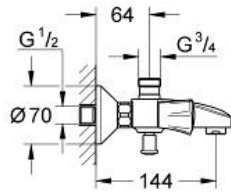

COSTA L
 Bath / shower mixer 1/2"
 MODEL # 25452001

Pure Freude
 an Wasser

Product Description:
COSTA L
 Bath / shower mixer 1/2"

Standard Specification:
 wall or deck mounted
 metal handles
 heat-insulated
 screwable
 Longlife-headpart
 shower top outlet 3/4"
 automatic diverter: bath/shower
 mousseur
 S-unions
GROHE StarLight chrome finish