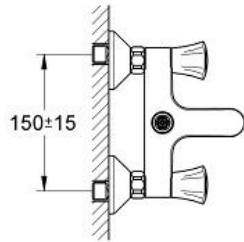

COSTA L
 Bath / shower mixer 1/2"
 MODEL # 25452001

Pure Freude
 an Wasser

Product Description:
COSTA L
 Bath / shower mixer 1/2"

Standard Specification:
 wall or deck mounted
 metal handles
 heat-insulated
 screwable
 Longlife-headpart
 shower top outlet 3/4"
 automatic diverter: bath/shower
 mousseur
 S-unions
GROHE StarLight chrome finish