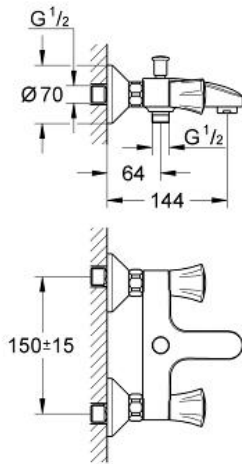

COSTA L
 Bath / shower mixer 1/2"
 MODEL # 25450001

Pure Freude
 an Wasser

Product Description:
COSTA L
 Bath / shower mixer 1/2"

Standard Specification:
 wall or deck mounted
 metal handles
 heat-insulated
 screwable
 Longlife-headpart
 automatic diverter: bath/shower
 mousseur
 S-unions
GROHE StarLight chrome finish

Color:
 □ 25450001 Chrome