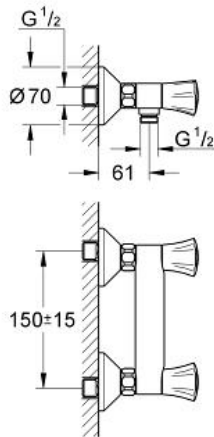

COSTA L
Shower mixer 1/2"

MODEL # 26330001

Pure Freude
an Wasser

Product Description:

COSTA L
Shower mixer 1/2"

Standard Specification:

- wall or deck mounted
- metal handles
- heat-insulated
- screwable
- Longlife-headpart
- shower connection 1/2"
- S-unions
- GROHE StarLight** chrome finish