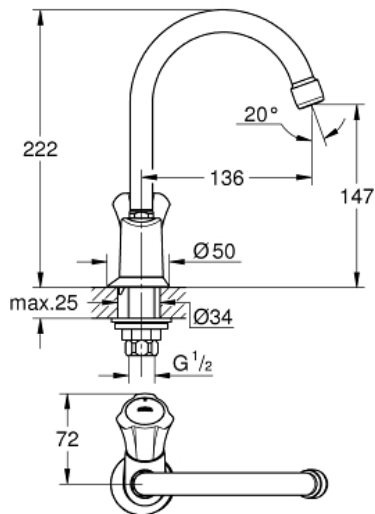

COSTA L
Basin tap 1/2"
MODEL # 20393001

Pure Freude
an Wasser

GROHE

Product Description:

**COSTA L
Basin tap 1/2"**

Standard Specification:

metal handle
heat-insulated
screwable
marking: blue (cold)
Longlife-headpart
swivel tubular spout with mousseur
union nut 1/2" with 10.5 mm drilling
GROHE StarLight chrome finish

Color:

□ 20393001 Chrome