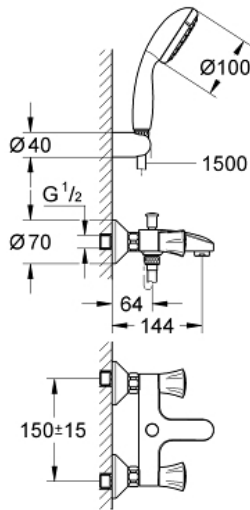

COSTA L  
 Bath / shower mixer 1/2"  
 MODEL # 25460001

Pure Freude  
 an Wasser

**Product Description:**  
**COSTA L**  
**Bath / shower mixer 1/2"**

**Standard Specification:**  
 wall or deck mounted  
 metal handles  
 heat-insulated  
 screwable  
 Longlife-headpart  
 automatic diverter: bath/shower  
 mousseur  
 S-unions  
 with shower set  
 Consisting of:  
 hand shower New Tempesta 100, 1 spray, 9.5 l/min (27 923 000)  
 wall shower holder (28 605)  
 Relaxaflex hose 1500 mm 1/2" x 1/2" (28 151)  
**GROHE StarLight** chrome finish

**Color:**  
 □ 25460001 Chrome