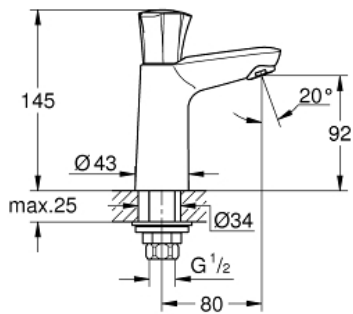

COSTA L  
Basin tap 1/2"  
MODEL # 20186001

Pure Freude  
an Wasser

GROHE

**Product Description:**

**COSTA L  
Basin tap 1/2"**

**Standard Specification:**

metal handle  
heat-insulated  
screwable  
marking: blue (cold)  
Longlife-headpart  
cast spout with mousseur  
union nut 1/2" with 10.5 mm drilling  
**GROHE StarLight** chrome finish

**Color:**

□ 20186001 Chrome