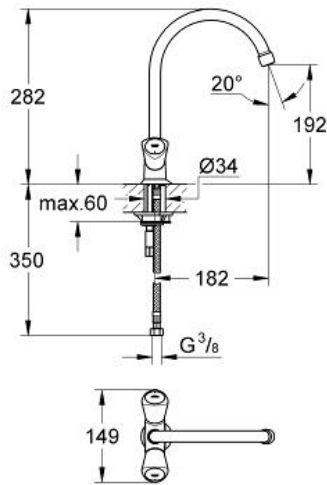

COSTA S  
Sink mixer 1/2"  
MODEL # 31819001

Pure Freude  
an Wasser

**Product Description:**

**COSTA S**  
Sink mixer 1/2"

**Standard Specification:**

metal handles  
heat-insulated  
screwable

**GROHE StarLight** finish

Carbodur® headparts

mousseur

swivel tubular spout

swivel area 360°

flexible connection hoses

**Color:**

□ 31819001 Chrome