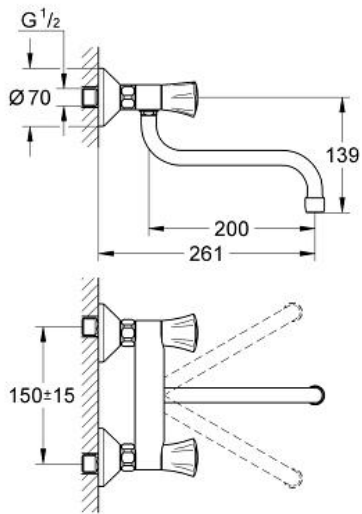

COSTA L
Wall sink mixer 1/2"

MODEL # 31187001

Pure Freude
an Wasser

Product Description:

COSTA L
Wall sink mixer 1/2"

Standard Specification:

metal handles
heat-insulated
GROHE StarLight finish
Longlife-headparts
mousseur
swivel tubular spout
swivel area 360°
projection 200 mm
S-unions

Color:

□ 31187001 Chrome