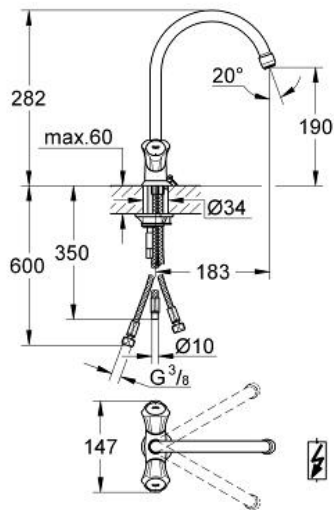

COSTA L
Sink mixer 1/2"
MODEL # 31930001

Pure Freude
an Wasser

GROHE

Product Description:

COSTA L
Sink mixer 1/2"

Standard Specification:

for use with displacement water heater

metal handles

heat-insulated

GROHE StarLight finish

Longlife-headparts

flow straightener

swivel tubular spout

swivel area 360°

chain ring

copper pipes