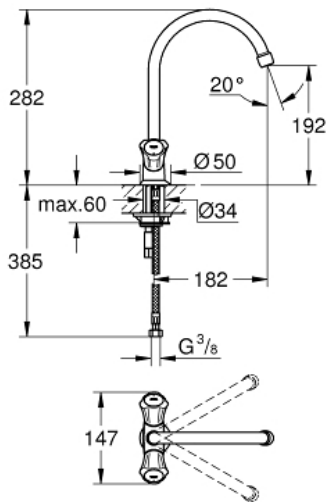

COSTA L
Sink mixer 1/2"
MODEL # 31831001

Pure Freude
an Wasser

GROHE

Product Description:

COSTA L
Sink mixer 1/2"

Standard Specification:

metal handles
heat-insulated
GROHE StarLight finish
Longlife-headparts
mousseur
swivel tubular spout
swivel area 360°
flexible connection hoses

Color:

□ 31831001 Chrome