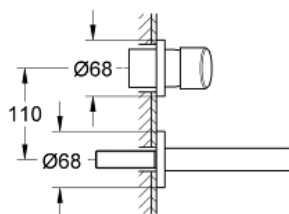

CONCETTO
2-hole basin mixer S-Size
MODEL # 19575001

Pure Freude
an Wasser

GROHE

Product Description:

CONCETTO
2-hole basin mixer
S-Size

Standard Specification:

wall or deck mounted
set for final installation for
23 571 000

without concealed body

metal escutcheon

GROHE StarLight chrome finish

centre distance 110 mm

projection 147 mm

Color:

□ 19575001 Chrome