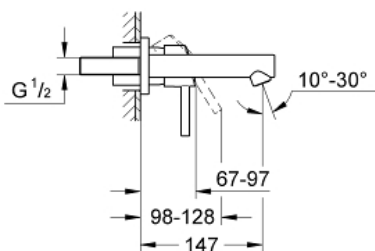

CONCETTO
2-hole basin mixer S-Size
MODEL # 19575001

Pure Freude
an Wasser

GROHE

Product Description:

CONCETTO
2-hole basin mixer
S-Size

Standard Specification:

wall or deck mounted
set for final installation for
23 571 000

without concealed body

metal escutcheon

GROHE StarLight chrome finish

centre distance 110 mm

projection 147 mm

Color:

□ 19575001 Chrome