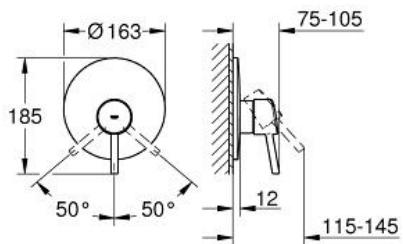

CONCETTO
Single-lever shower mixer trim
MODEL # 19345001

Pure Freude
an Wasser

GROHE

Product Description:
CONCETTO
Single-lever shower mixer trim

Standard Specification:
set for final installation for
35 501 000
without concealed body
metal lever
GROHE StarLight chrome finish
escutcheon- and shaft-sealing
wall escutcheon
covered fixing