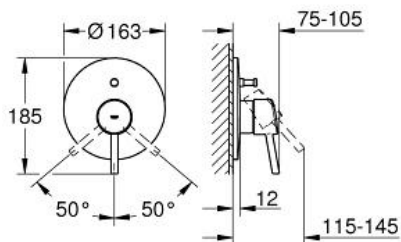

CONCETTO
Single-lever bath/shower mixer
trim

MODEL # 19346001

Pure Freude
an Wasser

GROHE

Product Description:

CONCETTO

Single-lever bath/shower mixer trim

Standard Specification:

set for final installation for
35 501 000

without concealed body

metal lever

GROHE StarLight chrome finish

automatic diverter: bath/shower

escutcheon- and shaft-sealing

wall escutcheon

covered coupling