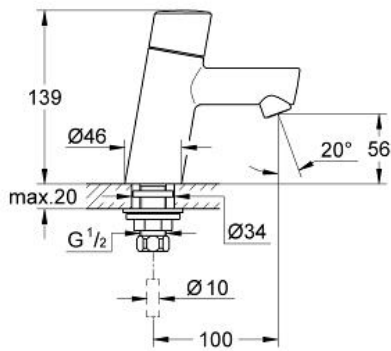

CONCETTO
 Pillar tap XS-Size
 MODEL # 32207001

Pure Freude
 an Wasser

Product Description:

CONCETTO
 Pillar tap
 XS-Size

Standard Specification:

monobloc installation
 metal lever
 ceramic headparts 1/2", 90°
GROHE StarLight chrome finish
GROHE EcoJoy SpeedClean mousseur 5.7 l/min
 union nut 1/2" x 10.5 mm
 noise classification 1 in accordance
 with DIN4109