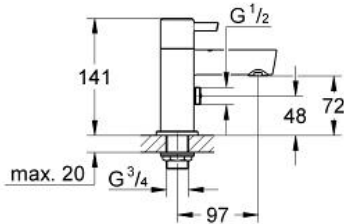

CONCETTO
Two-handed Bath/Shower mixer
1/2"

MODEL # 25109000

Pure Freude
an Wasser

GROHE

Product Description:

CONCETTO

Two-handed Bath/Shower mixer 1/2"

Standard Specification:

deck mounted

metal handles

Longlife headpart 3/4"

automatic diverter: bath/shower

integrated non-return valve

in the shower outlet 1/2"

GROHE StarLight chrome finish

Color: