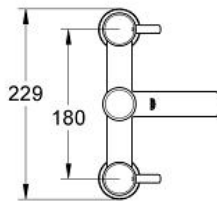

CONCETTO
Two-handed Bath/Shower mixer
1/2"

MODEL # 25109000

Pure Freude
an Wasser

GROHE

Product Description:

CONCETTO

Two-handed Bath/Shower mixer 1/2"

Standard Specification:

deck mounted

metal handles

Longlife headpart 3/4"

automatic diverter: bath/shower

integrated non-return valve

in the shower outlet 1/2"

GROHE StarLight chrome finish

Color: