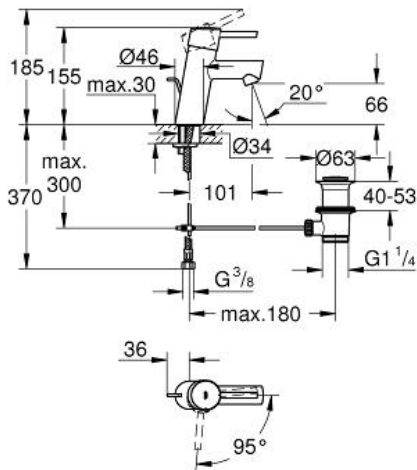

CONCETTO
Basin mixer 1/2" S-Size
MODEL # 2338010E

Pure Freude
an Wasser

GROHE

Product Description:

CONCETTO
Basin mixer 1/2"
S-Size

Standard Specification:

monobloc installation
metal lever

GROHE SilkMove ES 28 mm ceramic cartridge
with energy saving function via cold start
with temperature limiter

GROHE StarLight chrome finish

GROHE EcoJoy mousseur 5.7 l/min

GROHE QuickFix rapid installation system

pop-up waste set 1 1/4"

flexible connection hoses

Color:

□ 2338010E Chrome