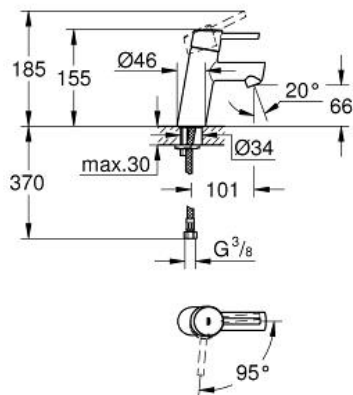

CONCETTO
Basin mixer 1/2" S-Size
MODEL # 2338510E

Pure Freude
an Wasser

GROHE

Product Description:

CONCETTO
Basin mixer 1/2"
S-Size

Standard Specification:

metal lever
monobloc installation
GROHE SilkMove ES 28 mm ceramic cartridge
with energy saving function via cold start
adjustable flow rate limiter
with temperature limiter
GROHE StarLight chrome finish
GROHE EcoJoy mousseur 5.7 l/min
GROHE QuickFix rapid installation system
smooth body
flexible connection hoses

Color:

□ 2338510E Chrome