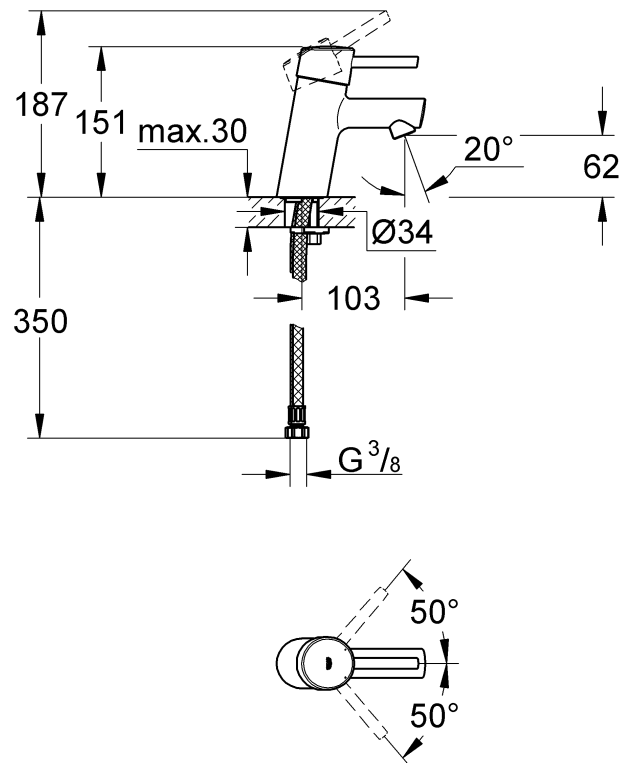

Please pass these instructions on to the end user of the fitting!