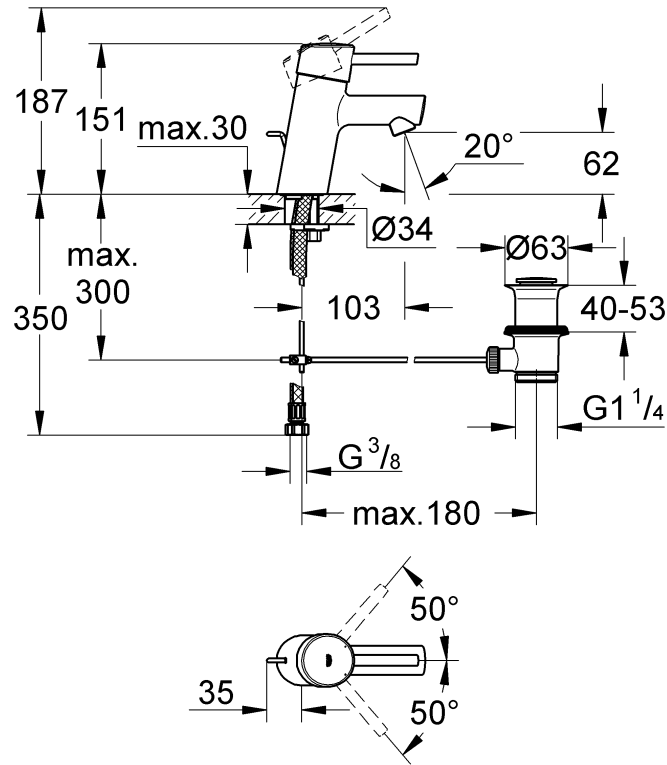

32 202

32 240