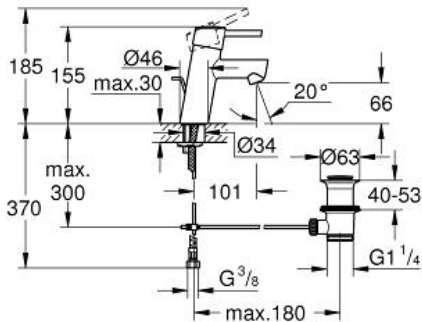

CONCETTO  
 Basin mixer 1/2" S-Size  
 MODEL # 3220410E

Pure Freude  
 an Wasser

**Product Description:**

**CONCETTO**  
 Basin mixer 1/2"  
 S-Size

**Standard Specification:**

- monobloc installation
- metal lever
- 28 mm ceramic cartridge with **GROHE SilkMove** temperature limiter
- GROHE StarLight** chrome finish
- GROHE EcoJoy** SpeedClean mousseur 5.7 l/min
- GROHE QuickFix** installation system with centering support
- pop-up waste set 1 1/4"
- flexible connection hoses

**Color:**

□ 3220410E Chrome