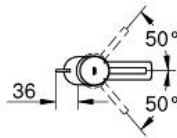

CONCETTO  
 Basin mixer 1/2" S-Size  
 MODEL # 3220410E

Pure Freude  
 an Wasser

**Product Description:**

**CONCETTO**  
 Basin mixer 1/2"  
 S-Size

**Standard Specification:**

- monobloc installation
- metal lever
- 28 mm ceramic cartridge with **GROHE SilkMove** temperature limiter
- GROHE StarLight** chrome finish
- GROHE EcoJoy** SpeedClean mousseur 5.7 l/min
- GROHE QuickFix** installation system with centering support
- pop-up waste set 1 1/4"
- flexible connection hoses