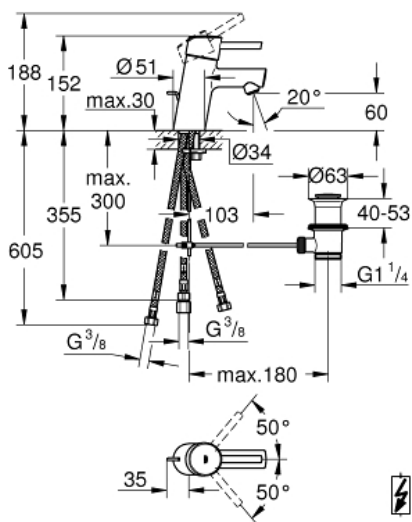

CONCETTO  
 Basin mixer 1/2" S-Size  
 MODEL # 23060001

Pure Freude  
 an Wasser

**Product Description:**

**CONCETTO**  
 Basin mixer 1/2"  
 S-Size

**Standard Specification:**

- monobloc installation
- metal lever
- GROHE SilkMove** 35 mm ceramic cartridge
- adjustable flow rate limiter
- GROHE StarLight** chrome finish
- GROHE QuickFix** installation system with centering support
- flow straightener
- pop-up waste set 1 1/4"
- flexible connection hoses
- for use with displacement water heater**
- optional temperature limiter (46 375 000)
- noise classification 1 in accordance with DIN4109

**Color:**

□ 23060001 Chrome