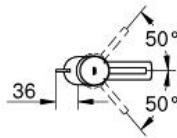

CONCETTO
 Basin mixer 1/2" S-Size
 MODEL # 32204001

Pure Freude
 an Wasser

Product Description:

CONCETTO
 Basin mixer 1/2"
 S-Size

Standard Specification:

- monobloc installation
- metal lever
- 28 mm ceramic cartridge with **GROHE SilkMove** with temperature limiter
- GROHE StarLight** chrome finish
- GROHE QuickFix** installation system with centering support
- mousseur
- pop-up waste set 1 1/4"
- flexible connection hoses