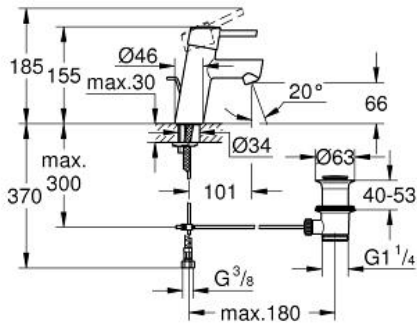

CONCETTO
 Basin mixer 1/2" S-Size
 MODEL # 32204001

Pure Freude
 an Wasser

Product Description:

CONCETTO
 Basin mixer 1/2"
 S-Size

Standard Specification:

- monobloc installation
- metal lever
- 28 mm ceramic cartridge with **GROHE SilkMove** with temperature limiter
- GROHE StarLight** chrome finish
- GROHE QuickFix** installation system with centering support
- mousseur
- pop-up waste set 1 1/4"
- flexible connection hoses