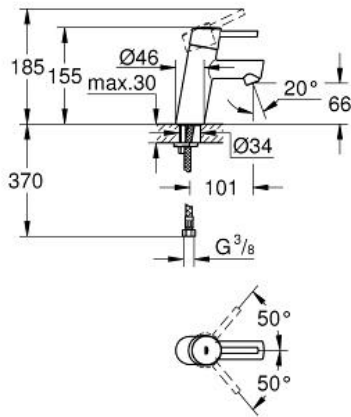

CONCETTO
 Basin mixer 1/2" S-Size
 MODEL # 3224010E

Pure Freude
 an Wasser

Product Description:

CONCETTO
 Basin mixer 1/2"
 S-Size

Standard Specification:

monobloc installation
 metal lever
 28 mm ceramic cartridge
 with **GROHE SilkMove**
 adjustable flow rate limiter
 with temperature limiter
GROHE StarLight chrome finish
GROHE EcoJoy SpeedClean mousseur 5.7 l/min
GROHE QuickFix installation system
 with centering support
 smooth body
 flexible connection hoses

Color:

□ 3224010E Chrome