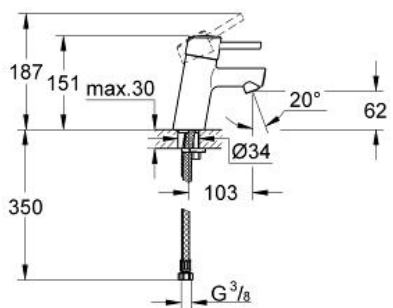

Basin mixer 1/2" S-Size

MODEL # 3224010L

Pure Freude
an Wasser

GROHE

Product Description:

**Basin mixer 1/2"
S-Size**

Standard Specification:

monobloc installation
metal lever
GROHE SilkMove 35 mm ceramic cartridge
GROHE StarLight chrome finish
GROHE QuickFix installation system
mousseur
smooth body
flexible connection hoses
min. recommended pressure 0.2 bar

includes:

optional temperature limiter (46 375 000)

Color:

□ 3224010L Chrome