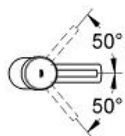

Basin mixer 1/2" S-Size

MODEL # 3224010L

Pure Freude
an Wasser

GROHE

Product Description:

**Basin mixer 1/2"
S-Size**

Standard Specification:

monobloc installation
metal lever
GROHE SilkMove 35 mm ceramic cartridge
GROHE StarLight chrome finish
GROHE QuickFix installation system
mousseur
smooth body
flexible connection hoses
min. recommended pressure 0.2 bar

includes:

optional temperature limiter (46 375 000)

Color:

□ 3224010L Chrome