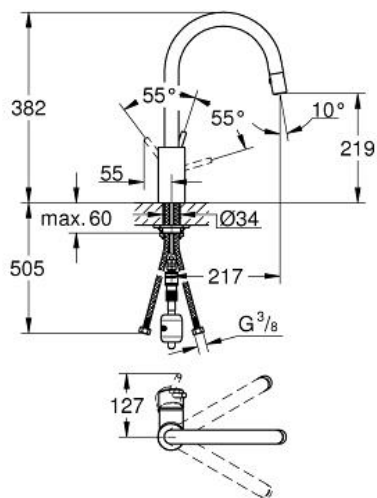

CONCETTO
Single-lever sink mixer 1/2"
MODEL # 31483001

Pure Freude
an Wasser

GROHE

Product Description:
CONCETTO
Single-lever sink mixer 1/2"

Standard Specification:
high spout
monobloc installation
GROHE StarLight finish
GROHE SilkMove 35 mm ceramic cartridge
flow strainer
pull-out laminar spray
diverter: laminar spray/SpeedClean shower jet
automatic return to laminar spray
adjustable flow rate limiter
swivel tubular spout
swivel area 360°
protected against backflow
flexible connection hoses
rapid installation system

Color:
□ 31483001 Chrome