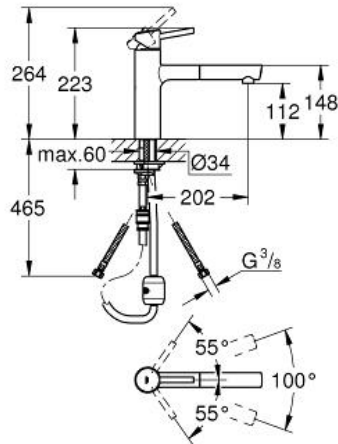

CONCETTO  
Single-lever sink mixer 1/2"  
MODEL # 31129DC1

Pure Freude  
an Wasser

**Product Description:**  
**CONCETTO**  
Single-lever sink mixer 1/2"

**Standard Specification:**  
medium spout  
monobloc installation  
**GROHE StarLight** finish  
**GROHE SilkMove** 35 mm ceramic cartridge  
**pull out mousseur spout**  
adjustable flow rate limiter  
swivel cast spout  
swivel area 100°  
protected against backflow  
flexible connection hoses  
rapid installation system  
**min. recommended pressure 1 bar**

**Color:**  
□ 31129DC1 supersteel