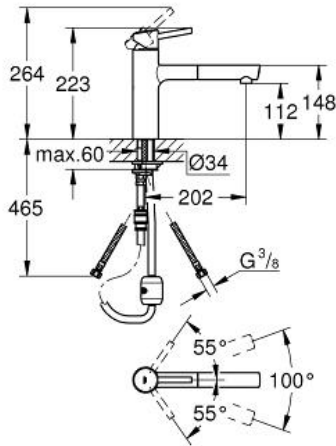

CONCETTO  
Single-lever sink mixer 1/2"  
MODEL # 31129001

Pure Freude  
an Wasser

GROHE

**Product Description:**  
**CONCETTO**  
Single-lever sink mixer 1/2"

**Standard Specification:**  
medium spout  
monobloc installation  
**GROHE StarLight** finish  
**GROHE SilkMove** 35 mm ceramic cartridge  
**pull out mousseur spout**  
adjustable flow rate limiter  
swivel cast spout  
swivel area 100°  
protected against backflow  
flexible connection hoses  
rapid installation system

**Color:**  
□ 31129001 Chrome