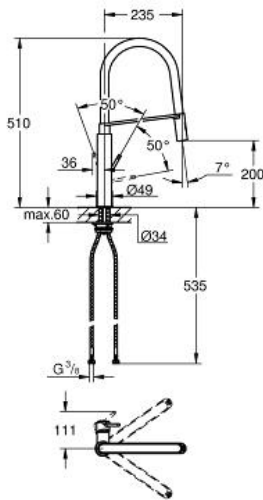

CONCETTO
Single-lever sink mixer 1/2"
MODEL # 31491DC0

Pure Freude
an Wasser

GROHE

Product Description:
CONCETTO
Single-lever sink mixer 1/2"

Standard Specification:
monobloc installation
GROHE StarLight finish
28 mm ceramic cartridge
with **GROHE SilkMove**
flow strainer
with integrated temperature limiter
professional spray
with flexible, hygienic GROHFlexx kitchen santoprene hose
diverter: laminar spray/SpeedClean shower jet
automatic return to laminar spray
GROHE EasyDock M integrated magnet for
seamless docking of the spray head
swivel spout
swivel area 360°
protected against backflow
flexible connection hoses
rapid installation system

Color:
□ 31491DC0 supersteel