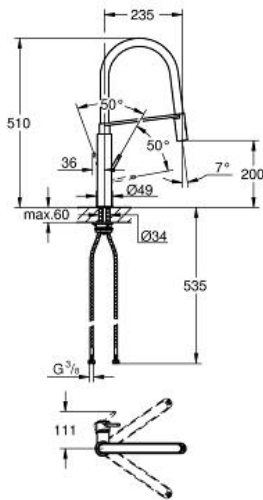

CONCETTO  
Single-lever sink mixer 1/2"  
MODEL # 31491000

Pure Freude  
an Wasser

GROHE

**Product Description:**  
**CONCETTO**  
Single-lever sink mixer 1/2"

**Standard Specification:**  
monobloc installation  
**GROHE StarLight** chrome finish  
28 mm ceramic cartridge  
with **GROHE SilkMove**  
flow strainer  
with integrated temperature limiter  
professional spray  
with flexible, hygienic GROHFlexx kitchen santoprene hose  
diverter: laminar spray/SpeedClean shower jet  
automatic return to laminar spray  
GROHE EasyDock M integrated magnet for  
seamless docking of the spray head  
swivel spout  
swivel area 360°  
protected against backflow  
flexible connection hoses  
rapid installation system