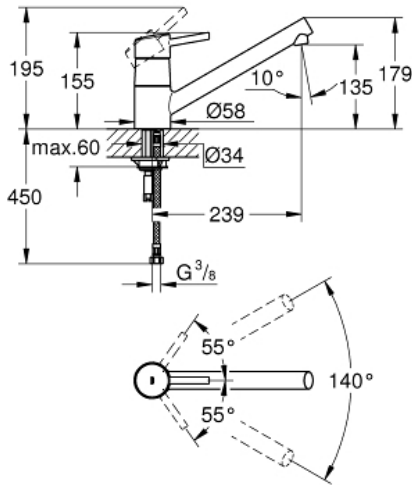

CONCETTO
Single-lever sink mixer 1/2"
MODEL # 32659DC1

Pure Freude
an Wasser

Product Description:
CONCETTO
Single-lever sink mixer 1/2"

Standard Specification:
low spout
monobloc installation
GROHE StarLight finish
GROHE SilkMove 35 mm ceramic cartridge
mousseur
adjustable flow rate limiter
swivel cast spout
swivel area 140°
flexible connection hoses
rapid installation system

Color:
□ 32659DC1 supersteel