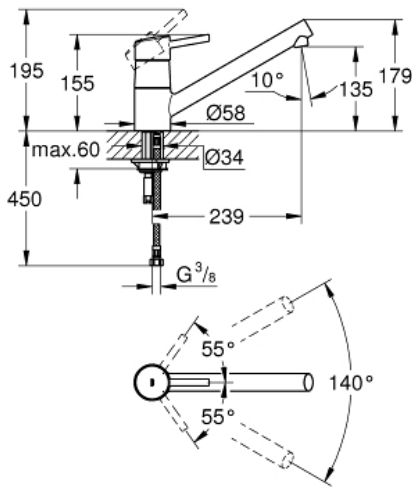

CONCETTO
Single-lever sink mixer 1/2"
MODEL # 32659001

Pure Freude
an Wasser

Product Description:
CONCETTO
Single-lever sink mixer 1/2"

Standard Specification:
low spout
monobloc installation
GROHE StarLight finish
GROHE SilkMove 35 mm ceramic cartridge
mousseur
adjustable flow rate limiter
swivel cast spout
swivel area 140°
flexible connection hoses
rapid installation system

Color:
□ 32659001 Chrome