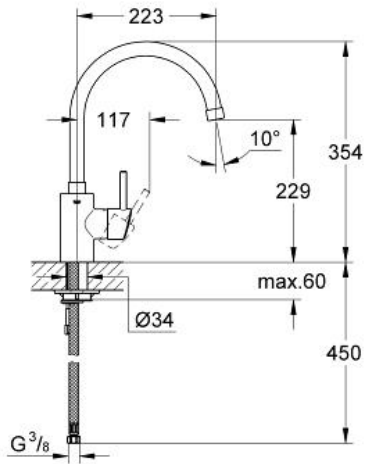

CONCETTO
 Single-lever sink mixer 1/2"
 MODEL # 32661DC1

Pure Freude
 an Wasser

Product Description:
CONCETTO
 Single-lever sink mixer 1/2"

Standard Specification:
 high spout
 monobloc installation
GROHE StarLight finish
GROHE SilkMove 35 mm ceramic cartridge
 mousseur
 adjustable flow rate limiter
 swivel tubular spout
 selectable swivel area : 0° / 150° / 360°
 flexible connection hoses
 rapid installation system

Color:
 32661DC1 supersteel