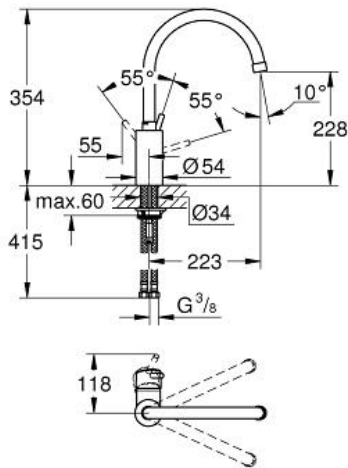

CONCETTO
Single-lever sink mixer 1/2"
MODEL # 32661001

Pure Freude
an Wasser

GROHE

Product Description:
CONCETTO
Single-lever sink mixer 1/2"

Standard Specification:
high spout
monobloc installation
GROHE StarLight finish
GROHE SilkMove 35 mm ceramic cartridge
adjustable flow rate limiter
swivel tubular spout
selectable swivel area : 0° / 150° / 360°
mousseur
flexible connection hoses
rapid installation system

Color:
□ 32661001 Chrome