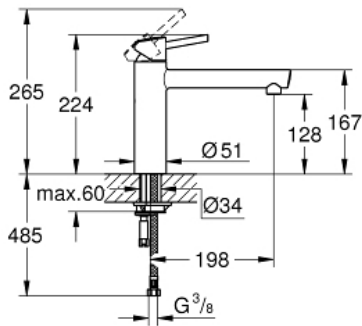

CONCETTO  
 Single-lever sink mixer 1/2"  
 MODEL # 31128DC1

Pure Freude  
 an Wasser

**Product Description:**  
**CONCETTO**  
 Single-lever sink mixer 1/2"

**Standard Specification:**  
 medium spout  
 monobloc installation  
**GROHE StarLight** finish  
**GROHE SilkMove** 35 mm ceramic cartridge  
 mousseur  
 adjustable flow rate limiter  
 swivel cast spout  
 swivel area 140°  
 flexible connection hoses  
 rapid installation system  
**min. recommended pressure 1 bar**

**Color:**  
 31128DC1 supersteel