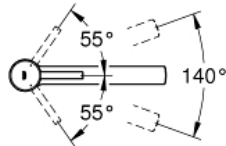

CONCETTO  
 Single-lever sink mixer 1/2"  
 MODEL # 31128DC1

Pure Freude  
 an Wasser

**Product Description:**  
**CONCETTO**  
 Single-lever sink mixer 1/2"

**Standard Specification:**  
 medium spout  
 monobloc installation  
**GROHE StarLight** finish  
**GROHE SilkMove** 35 mm ceramic cartridge  
 mousseur  
 adjustable flow rate limiter  
 swivel cast spout  
 swivel area 140°  
 flexible connection hoses  
 rapid installation system  
**min. recommended pressure 1 bar**