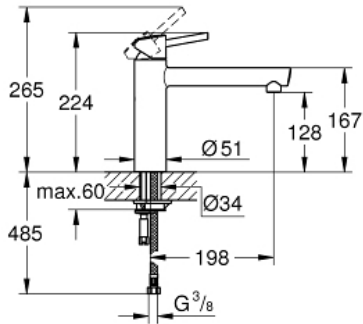

CONCETTO
Single-lever sink mixer 1/2"
MODEL # 31128001

Pure Freude
an Wasser

Product Description:
CONCETTO
Single-lever sink mixer 1/2"

Standard Specification:
medium spout
monobloc installation
GROHE StarLight finish
GROHE SilkMove 35 mm ceramic cartridge
mousseur
adjustable flow rate limiter
swivel cast spout
swivel area 140°
flexible connection hoses
rapid installation system

Color:
□ 31128001 Chrome