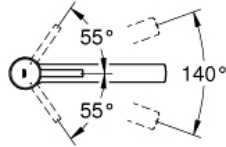

CONCETTO
Single-lever sink mixer 1/2"
MODEL # 31128001

Pure Freude
an Wasser

Product Description:
CONCETTO
Single-lever sink mixer 1/2"

Standard Specification:
medium spout
monobloc installation
GROHE StarLight finish
GROHE SilkMove 35 mm ceramic cartridge
mousseur
adjustable flow rate limiter
swivel cast spout
swivel area 140°
flexible connection hoses
rapid installation system