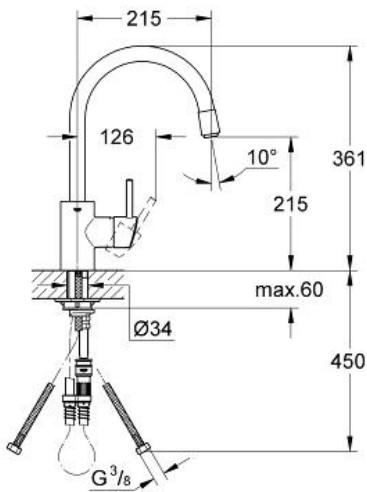

CONCETTO  
 Single-lever sink mixer 1/2"  
 MODEL # 32663DC1

Pure Freude  
 an Wasser

**Product Description:**  
**CONCETTO**  
 Single-lever sink mixer 1/2"

**Standard Specification:**  
 monobloc installation  
**GROHE StarLight** finish  
**GROHE SilkMove** 35 mm ceramic cartridge  
**pull out mousseur spout**  
 adjustable flow rate limiter  
 swivel tubular spout  
 swivel area 360°  
 protected against backflow  
 flexible connection hoses  
 rapid installation system  
**min. recommended pressure 1 bar**

**Color:**  
 32663DC1 supersteel