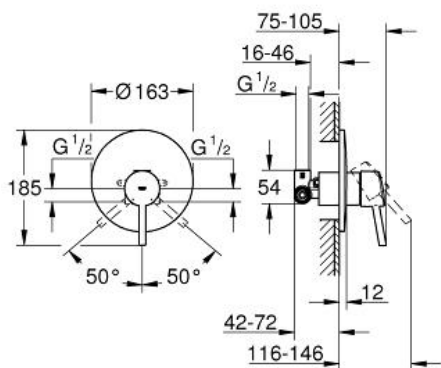

CONCETTO
Single-lever shower mixer 1/2"
MODEL # 32213001

Pure Freude
an Wasser

GROHE

Product Description:
CONCETTO
Single-lever shower mixer 1/2"

Standard Specification:
wall installation
GROHE SilkMove 46 mm ceramic cartridge
GROHE StarLight chrome finish
Consisting of:
set for final installation
concealed body
33 964 000
adjustable flow rate limiter
adjustable minimum flow rate 2.5 l/min
metal lever
escutcheon- and shaft-sealing
metal escutcheon
screwed
optional temperature limiter
min. recommended pressure 1 bar