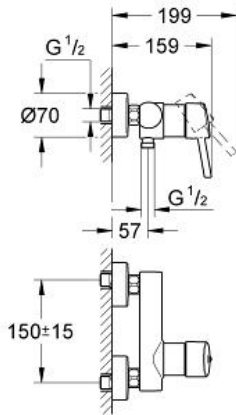

CONCETTO
Single-lever shower mixer 1/2"
MODEL # 32210001

Pure Freude
an Wasser

GROHE

Product Description:
CONCETTO
Single-lever shower mixer 1/2"

Standard Specification:
wall or deck mounted, metal lever
GROHE SilkMove 46 mm ceramic cartridge
GROHE StarLight chrome finish
adjustable flow rate limiter
shower bottom outlet 1/2" with
integrated non return-valve, S-unions
protected against backflow
optional temperature limiter (46 308 000)
noise classification 1 in accordance
with DIN4109