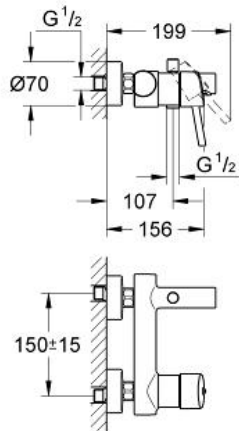

CONCETTO
Single-lever bath/shower mixer
1/2"

MODEL # 32211001

Pure Freude
an Wasser

GROHE

Product Description:

CONCETTO

Single-lever bath/shower mixer 1/2"

Standard Specification:

wall or deck mounted

metal lever

GROHE SilkMove 46 mm ceramic cartridge

GROHE StarLight chrome finish

adjustable flow rate limiter

automatic diverter: bath/shower

mousseur

integrated non-return valve

in the shower outlet 1/2"

S-unions

protected against backflow

optional temperature limiter (46 308 000)

Color:

□ 32211001 Chrome