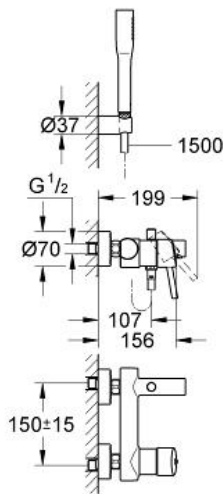

CONCETTO  
Single-lever bath/shower mixer  
1/2"

MODEL # 32212001

Pure Freude  
an Wasser

GROHE

**Product Description:**

**CONCETTO**

Single-lever bath/shower mixer 1/2"

**Standard Specification:**

wall or deck mounted

metal lever

**GROHE SilkMove** 46 mm ceramic cartridge

**GROHE StarLight** chrome finish

adjustable flow rate limiter

automatic diverter: bath/shower

mousseur, integrated non-return valve

in the shower outlet 1/2"

S-unions

protected against backflow

optional temperature limiter (46 308 000)

with shower set

Consisting of:

Euphoria Cosmopolitan hand shower (27 400 000)

wall shower holder (27 056 000)

Relaxaflex hose 1500 mm 1/2" x 1/2" (28 151)

**Color:**

□ 32212001 Chrome