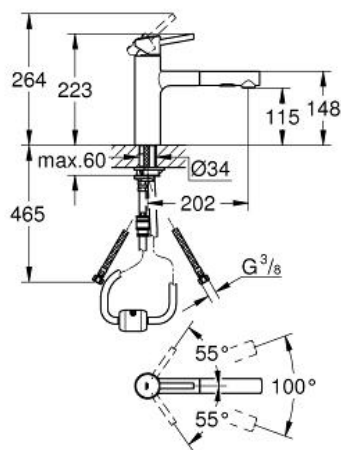

CONCETTO
Single-lever sink mixer 1/2"
MODEL # 30273DC1

Pure Freude
an Wasser

GROHE

Product Description:

CONCETTO
Single-lever sink mixer 1/2"

Standard Specification:

medium spout
monobloc installation
GROHE StarLight finish
GROHE SilkMove 35 mm ceramic cartridge
flow strainer
pull-out dual spray control - switches between regular flow and spray
diverter: laminar spray/SpeedClean shower jet
automatic return to laminar spray
adjustable flow rate limiter
swivel cast spout
swivel area 100°
integrated non-return valve
protected against backflow
flexible connection hoses
rapid installation system