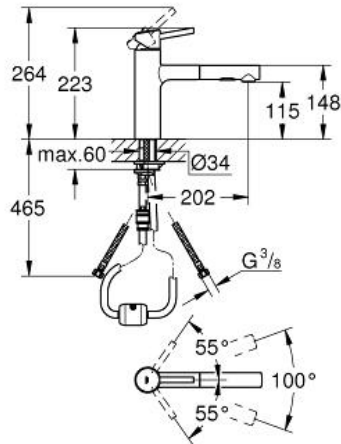

CONCETTO  
Single-lever sink mixer 1/2"  
MODEL # 30273001

Pure Freude  
an Wasser

GROHE

**Product Description:**  
**CONCETTO**  
Single-lever sink mixer 1/2"

**Standard Specification:**  
medium spout  
monobloc installation  
**GROHE StarLight** finish  
**GROHE SilkMove** 35 mm ceramic cartridge  
flow strainer  
pull-out dual spray control - switches between regular flow and spray  
diverter: laminar spray/SpeedClean shower jet  
automatic return to laminar spray  
adjustable flow rate limiter  
swivel cast spout  
swivel area 100°  
protected against backflow  
integrated non-return valve  
flexible connection hoses  
rapid installation system