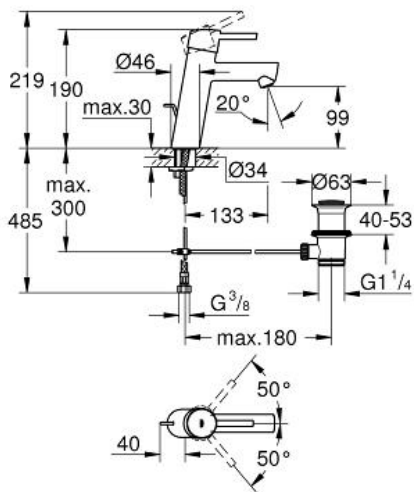

CONCETTO  
Basin mixer 1/2" M-Size  
MODEL # 23450001

Pure Freude  
an Wasser

GROHE

**Product Description:**

**CONCETTO**  
Basin mixer 1/2"  
M-Size

**Standard Specification:**

monobloc installation  
metal lever  
28 mm ceramic cartridge  
with **GROHE SilkMove**  
with temperature limiter  
**GROHE StarLight** chrome finish  
**GROHE EcoJoy** SpeedClean mousseur 5.7 l/min  
**GROHE QuickFix** rapid installation system  
pop-up waste set 1 1/4"  
flexible connection hoses

**Color:**

□ 23450001 Chrome