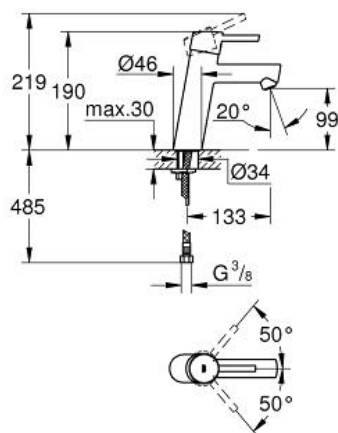

CONCETTO
Basin mixer 1/2" M-Size
MODEL # 23451001

Pure Freude
an Wasser

GROHE

Product Description:

CONCETTO
Basin mixer 1/2"
M-Size

Standard Specification:

monobloc installation
metal lever
28 mm ceramic cartridge
with **GROHE SilkMove**
with temperature limiter
GROHE StarLight chrome finish
GROHE EcoJoy SpeedClean mousseur 5.7 l/min
GROHE QuickFix rapid installation system
smooth body
flexible connection hoses

Color:

□ 23451001 Chrome